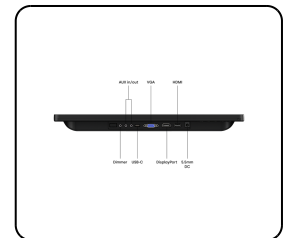

Model: 13TS7

13 Inch Touchscreen

This Full HD 13 inch touchscreen has a reliable multi-touch panel which ensures accurate operation. The 13TS7 provides crystal-clear image quality with excellent 178° viewing angles and is compatible with Windows, Mac & Linux operating systems. The touchscreen monitor is designed for professional applications and suitable for intensive use.

- ✓ Full HD multi-touch panel
- ✓ Input: HDMI, DisplayPort, USB-C, VGA
- ✓ Mounting: Wall, desktop
- ✓ External dimensions: 318 x 200 x 34 mm

General

Manufacturer	Beetronics
Product line	Touchscreen Series
Product name	13 Inch Touchscreen
Item number	13TS7
Previous model	13TS3
Product type	Touchscreen
Warranty	2 years
User manual	Download PDF
Quickstart	Download PDF

Display architecture

Aspect ratio	16:9 (4:3 adjustable)
Native resolution	1920 x 1080
Pixels per inch	166 PPI
Diagonal size	13.3 inches (337 mm)
Panel type	IPS-LCD
Backlight	LED
Surface	Tempered glass
Supported orientation	Landscape, portrait, face-up

Mechanical

Dimensions (without stand)	318 x 200 x 34 mm
Active area	293 x 167 mm
Weight	1000 grams (1600 grams with stand)
Colour	Black

Mounting

Wall mount	✔ VESA 75x75mm
Flush mount	✔ Possible, no accessories available
Stand	✔ Adjustable and detachable
Supported mounting orientations	Landscape, portrait, face-up