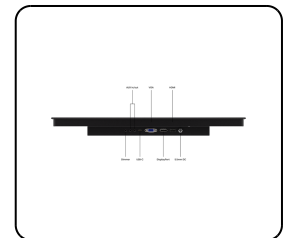

## 22 Inch Touchscreen Metal (High Brightness)

- ✓ High-brightness Full-HD multi-touch panel
- ✓ Input: HDMI, DisplayPort, USB-C, VGA
- ✓ Mounting: Flush, embedded, panel mount
- ✓ External dimensions: 532 x 323 x 46 mm

## Display architecture

Aspect ratio	16:9 (4:3 adjustable)
Native resolution	1920 x 1080
Pixels per inch	102 PPI
Diagonal size	21.5 inches (548 mm)
Surface	Tempered glass, matte finish
Supported orientation	Landscape, portrait, face-up

## Mechanical

Dimensions (without stand)	532 x 323 x 46 mm
Active area	478 x 269 mm
Weight	5640 grams
Colour	Black