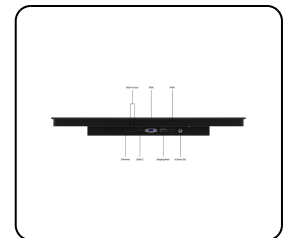

## 19 Inch Touchscreen Metal (High Brightness)

- ✓ High-brightness Full-HD multi-touch panel
- ✓ Input: HDMI, DisplayPort, USB-C, VGA
- ✓ Mounting: Flush, embedded, panel mount
- ✓ External dimensions: 466 x 285 x 44 mm

## Display architecture

Aspect ratio	16:9 (4:3 adjustable)
Native resolution	1920 x 1080
Pixels per inch	118 PPI
Diagonal size	18.5 inches (474 mm)
Surface	Tempered glass, matte finish
Supported orientation	Landscape, portrait, face-up

## Mechanical

Dimensions (without stand)	466 x 285 x 44 mm
Active area	413 x 233 mm
Weight	4300 grams
Colour	Black