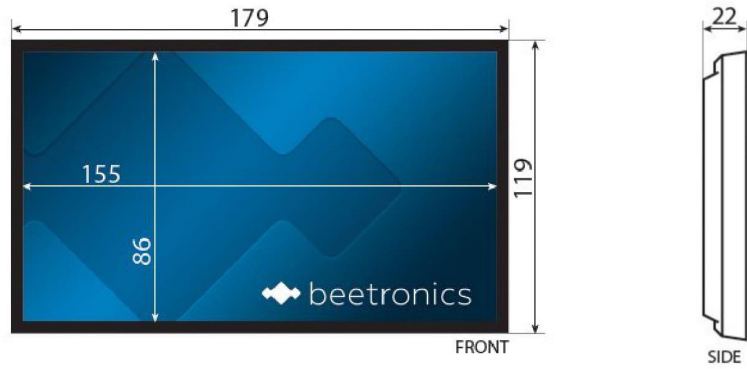

Display architecture

Diagonal size	7.0 inches (178 mm)
Aspect ratio	16:10 (16:9, 4:3 adjustable)
Native resolution	1280 x 800
Pixels per inch	215 PPI

Display performance

Contrast	350:1
Viewing angle	178° horizontal, 178° vertical
Supported resolutions	1920 x 1080 (max), 640 x 480 (min)
Color encoding system	PAL/NTSC/SECAM

Connectivity

HDMI	1x
VGA	1x
RCA video	1x

Mechanical

Colour	Black
--------	-------

Mounting

Wall mount	✔ Montageframe inbegrepen
Flush mount	✔ Montageframe inbegrepen
Stand	✔ Adjustable and detachable

Monitor