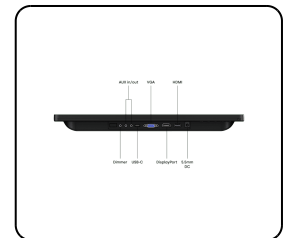

Model: 15TS7

15 Inch Touchscreen

This Full HD 15 inch touchscreen has a reliable multi-touch panel which ensures accurate operation. The 15TS7 provides crystal-clear image quality with excellent 178° viewing angles and is compatible with Windows, Mac & Linux operating systems. The touchscreen monitor is designed for professional applications and suitable for intensive use.

- ✓ Full HD multi-touch panel
- ✓ Input: HDMI, DisplayPort, USB-C, VGA
- ✓ Mounting: Wall, desktop
- ✓ External dimensions: 373 x 232 x 33 mm

General

Manufacturer	Beetronics
Product line	Touchscreen Series
Product name	15 Inch Touchscreen
Item number	15TS7
Previous model	15TS5
Product type	Touchscreen
Warranty	2 years
User manual	Download PDF
Quickstart	Download PDF

Display architecture

Aspect ratio	16:9 (4:3 adjustable)
Native resolution	1920 x 1080
Pixels per inch	146 PPI
Diagonal size	15.6 inches (395 mm)
Panel type	IPS-LCD
Backlight	LED
Surface	Tempered glass
Supported orientation	Landscape, portrait, face-up

Mechanical

Dimensions (without stand)	373 x 232 x 33 mm
Active area	344 x 194 mm
Weight	1200 grams (1800 grams with stand)
Colour	Black

Mounting

Wall mount	✔ VESA 75x75mm
Flush mount	✔ Possible, no accessories available
Stand	✔ Adjustable and detachable
Supported mounting orientations	Landscape, portrait, face-up