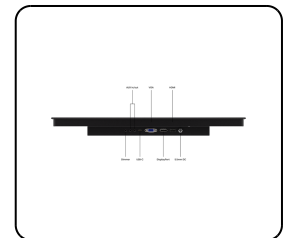

Model: 27HB9M/U1

27 Inch Touchscreen Metal (High Brightness)

- ✓ High-brightness Full-HD multi-touch panel
- ✓ Input: HDMI, DisplayPort, USB-C, VGA
- ✓ Mounting: Flush, embedded, panel mount
- ✓ External dimensions: 663 x 400 x 51 mm

Display architecture

Aspect ratio	16:9 (4:3 adjustable)
Native resolution	1920 x 1080
Pixels per inch	82 PPI
Diagonal size	27.0 inches (687 mm)
Backlight	LED
Surface	Tempered glass, matte finish
Supported orientation	Landscape, portrait, face-up

Mechanical

Dimensions (without stand)	663 x 400 x 51 mm
Active area	599 x 337 mm
Weight	9100 grams
Colour	Black

Mounting

Wall mount	✔ VESA 100x100mm
Flush mount	✔ Panel mount accessories included
Supported mounting orientations	Landscape, portrait, face-up