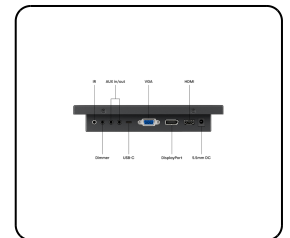

- ✓ High resolution multi-touch panel
- ✓ Input: HDMI, DisplayPort, USB-C, VGA
- ✓ Mounting: Flush, embedded, wall, desktop
- ✓ External dimensions: 181 x 123 x 42 mm

## Display architecture

Aspect ratio	16:10 (16:9, 4:3 adjustable)
Native resolution	1280 x 800
Pixels per inch	217 PPI
Diagonal size	7.0 inches (179 mm)
Panel type	IPS-LCD
Backlight	LED
Surface	Tempered glass
Supported orientation	Landscape, portrait, face-up

## Mechanical

Dimensions (without stand)	181 x 123 x 42 mm
Active area	152 x 95 mm
Weight	700 grams (900 grams with stand)
Colour	Black

## Power

Input voltage	19V DC
Operating voltage range	9-36V DC
Power consumption	7 W (on), 0.4 W (standby)
Power supply	External DC power supply included
Power connector	5.5 mm × 2.1 mm DC barrel connector
DC cable length	1.5 m
AC power cord length	1.0 m