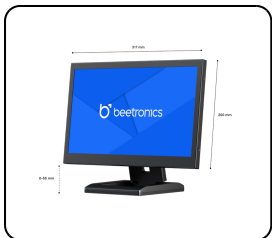

## 13 Inch Monitor Metal

This 13 inch Full HD monitor delivers best-in-class picture quality with excellent 178° viewing angles. The 13 inch monitor has a sturdy metal housing and is ideal for desktop, flush and wall mounting. The 13HD7M can be connected via HDMI, VGA, BNC or RCA connections.

- ✓ 1920 x 1080 resolution (Full HD)
- ✓ Input: HDMI, VGA, BNC, RCA
- ✓ Mounting: Flush, embedded, wall, desktop
- ✓ External dimensions: 317 x 200 x 35 mm

## Display architecture

Diagonal size	13.3 inches (339 mm)
Aspect ratio	16:9 (4:3 adjustable)
Native resolution	1920 x 1080
Pixels per inch	166 PPI
Panel type	IPS-LCD
Backlight	LED
Surface	Anti-glare hard coating (3H)
Supported orientation	Landscape, portrait, face-up

## Mechanical

Dimensions (without stand)	317 x 200 x 35 mm
Image size	295 x 167 mm
Weight	1600 grams (2000 grams with stand)
Colour	Black