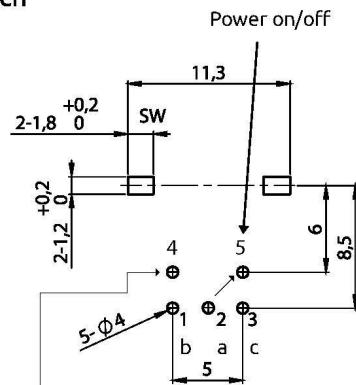

Model: DMK7

**External dimmer - 5m**

Total Resistance:  $\approx 500K\Omega$

KNOB

**DMK7**