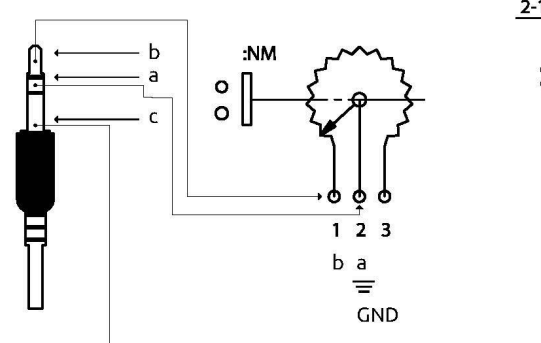

Model: DMK7

**External dimmer - 5m**

Total Resistance:  $\approx 500K\Omega$

KNOB

**DMK7**