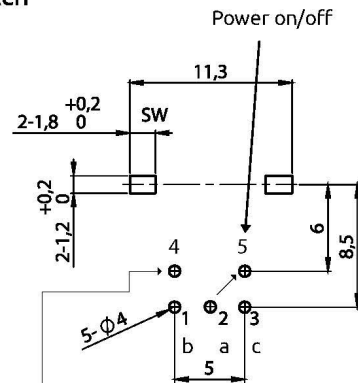

Model: DMK7

External dimmer - 5m

Total Resistance: $\approx 500K\Omega$

KNOB

DMK7