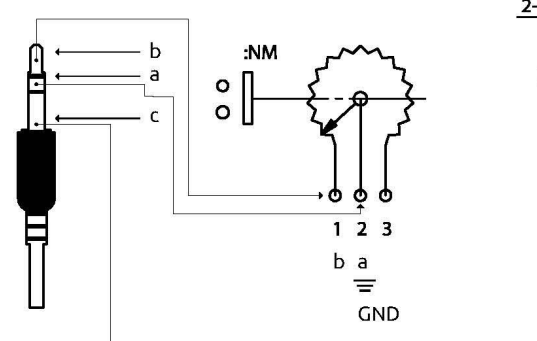

Model: DMK7

External dimmer - 5m

Total Resistance: $\approx 500K\Omega$

KNOB

DMK7