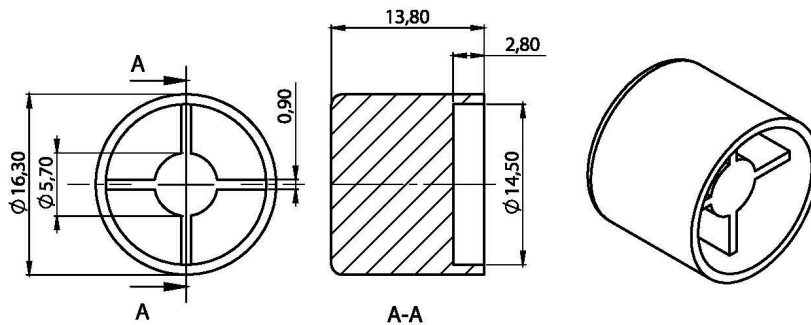

Model: DMK7

External dimmer - 5m

Total Resistance: $\approx 500K\Omega$

KNOB

DMK7