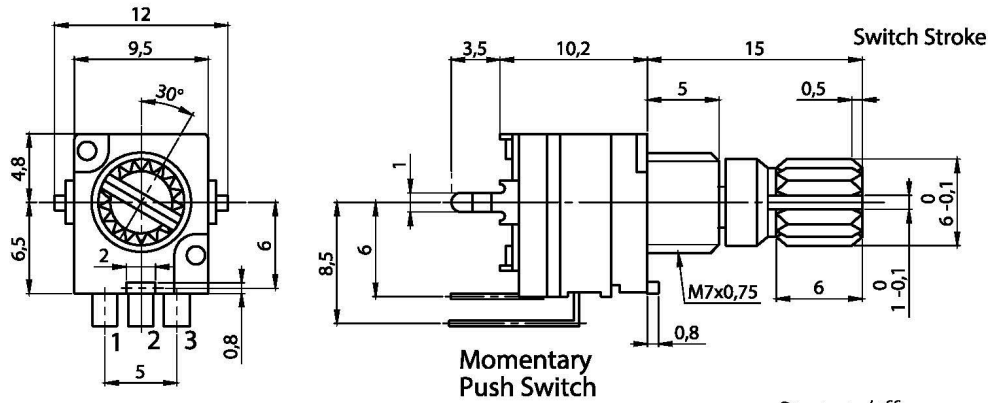

Model: DMK7

External dimmer - 5m

Total Resistance: $\approx 500K\Omega$

KNOB

DMK7