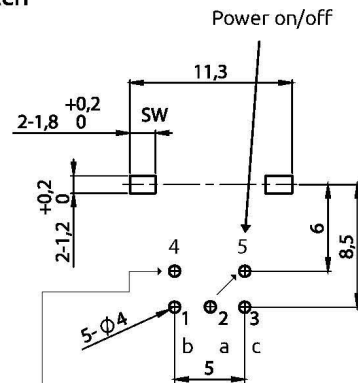

Model: DMK7

External dimmer - 5m

Total Resistance: $\approx 500K\Omega$

KNOB

DMK7