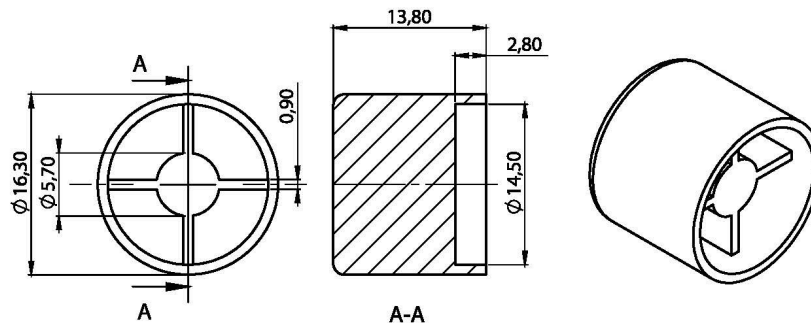

Model: DMK7

External dimmer - 5m

Total Resistance: $\approx 500K\Omega$

KNOB

DMK7