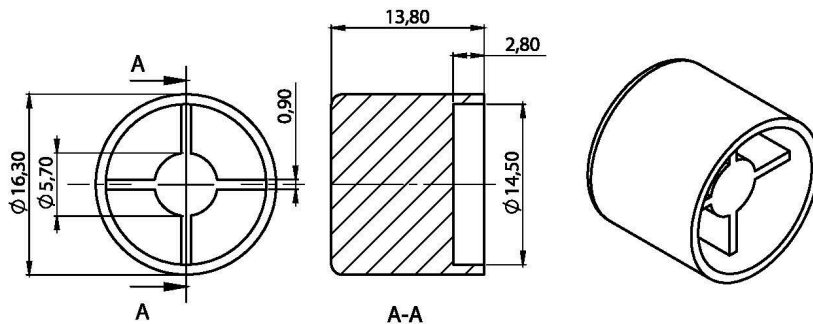

Model: DMK7

**External dimmer - 5m**

Total Resistance:  $\approx 500K\Omega$

KNOB

**DMK7**