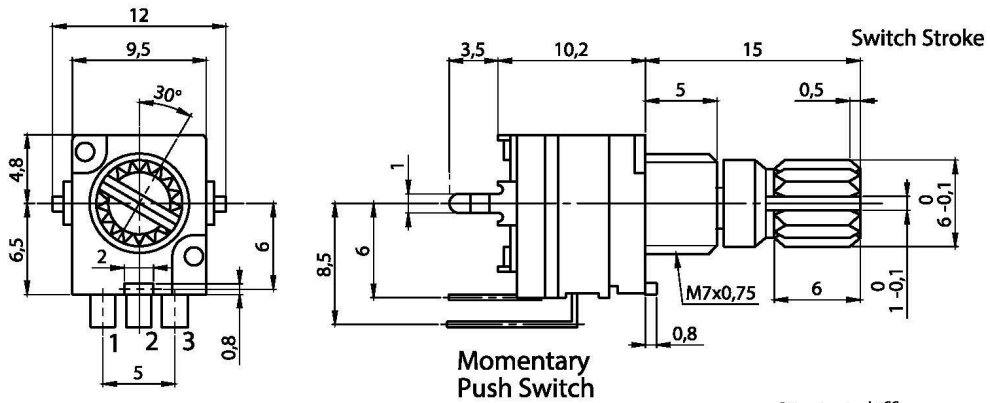

Model: DMK7

**External dimmer - 5m**

Total Resistance:  $\approx 500K\Omega$

KNOB

**DMK7**