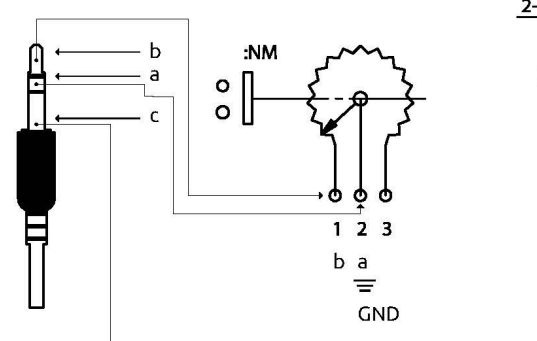

Model: DMK7

External dimmer - 5m

Total Resistance: $\approx 500K\Omega$

KNOB

DMK7