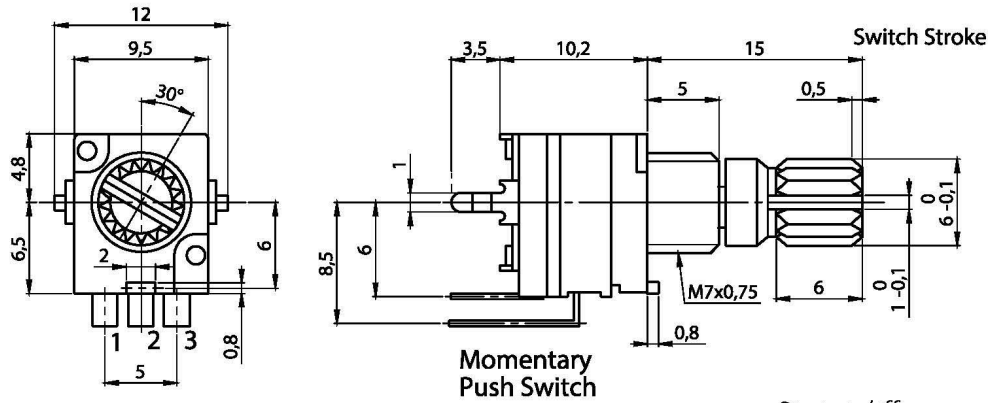

Model: DMK7

External dimmer - 5m

Total Resistance: $\approx 500K\Omega$

KNOB

DMK7