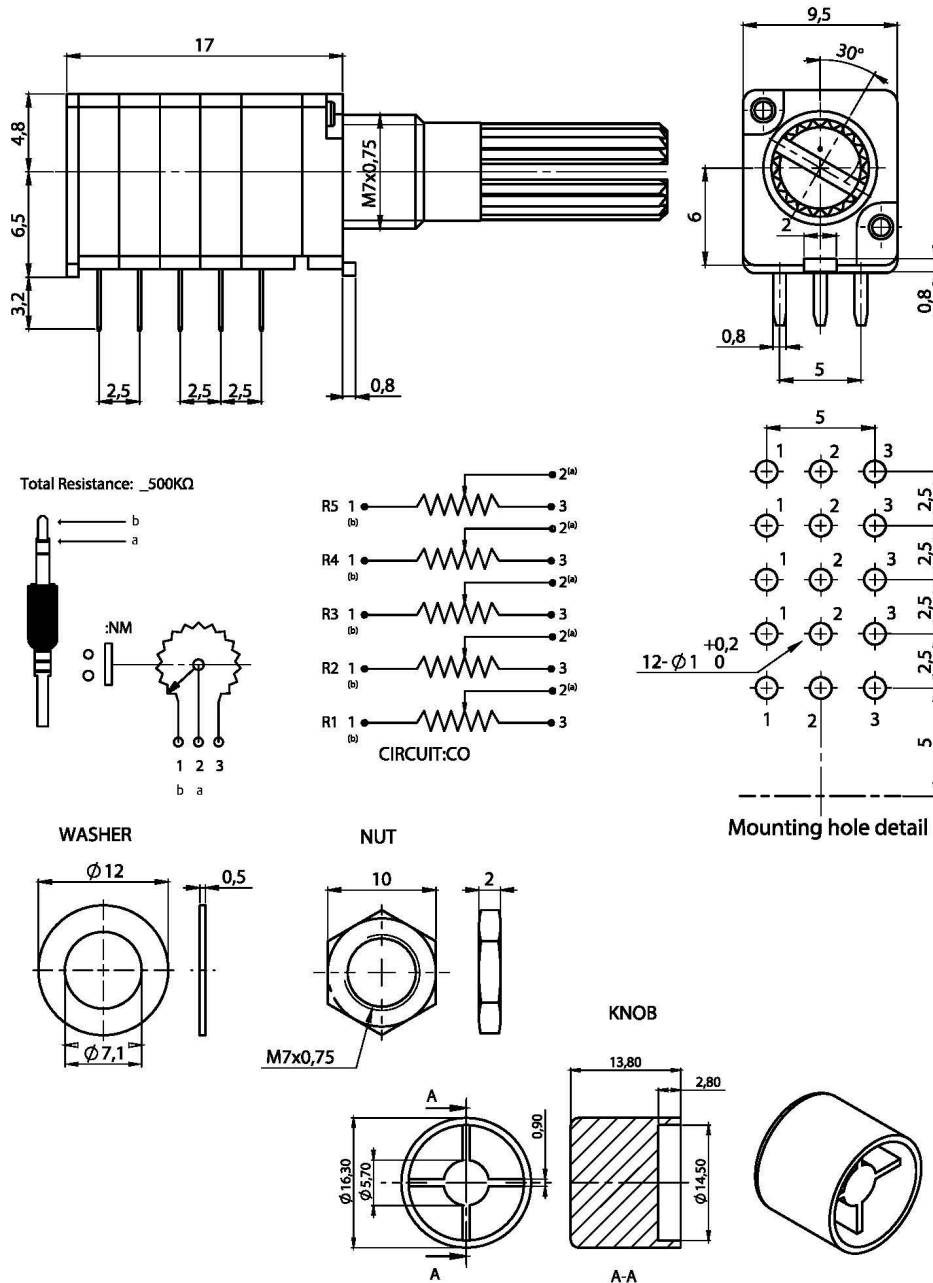

Model: DMK8

# External Multi-Dimmer - 5m

**DMK8**